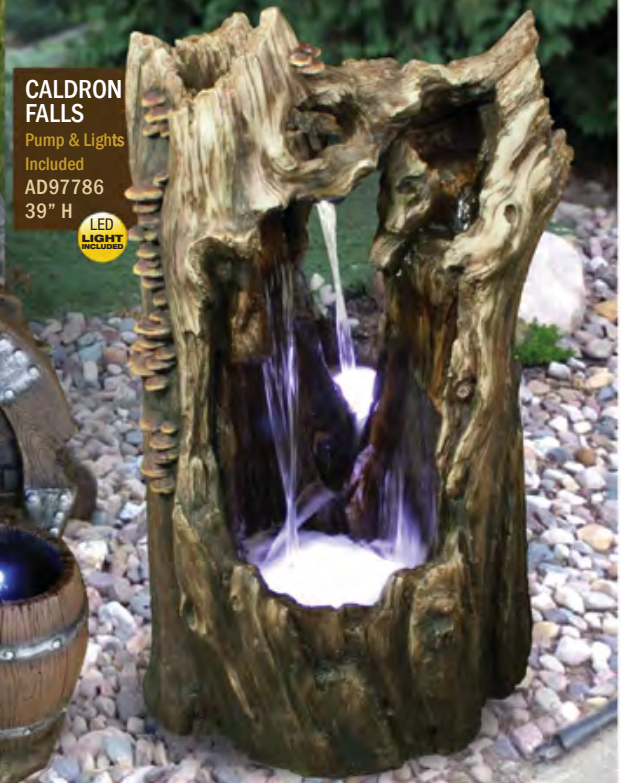

FOUNTAINS	PAGES 1-9
BIRDBATHS	PAGES 8-9
STATUARY	PAGES 10-17
POND	PAGES 18-19
PUMPS / SOLAR	PAGE 20

MARSEILLE
Pump Included
AD93715
74" H - 41" D
No CRETE

SUNFLOWER
Pump & Lights Included
AD97020 - 36" H
No CRETE

CALDRON FALLS
Pump & Lights
Included
AD97786
39" H

DUNNVILLE
Pump & Lights
Included
AD97049
23.5" H
No CRETE

FARGO
Pump & Lights
Included
AD92021
21" H
No CRETE

LED LIGHT INCLUDED

KITIMAT

Pump & LED Lights Included
AD97911 - 26" H - 33" W

LED LIGHT INCLUDED

MOSS GLEN FALLS

Pump & LED Lights Included
AD97759
25" H x 32" L

BEST SELLER

LED LIGHT INCLUDED

COUGAR CREEK

Pump & LED Lights Included
AD97762 - 28" H x 60" L

DYNAMIC WATER FLOW