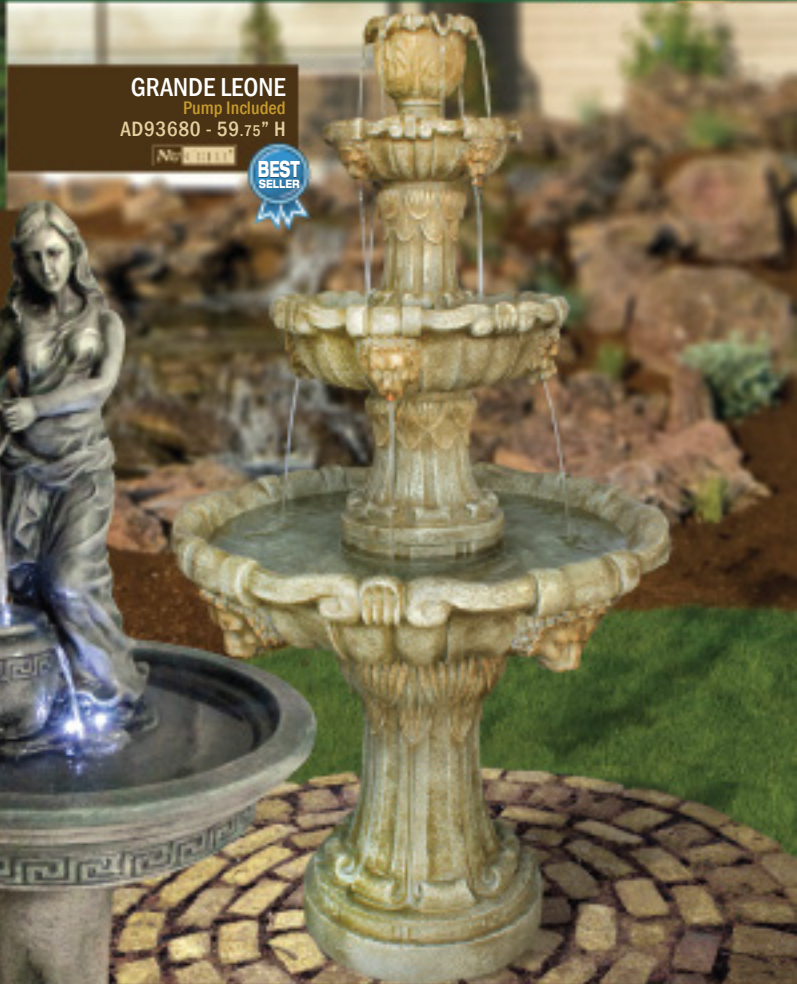

BOZLEY
 Pump Included
 AD92004
 29" H

MUSHROOM MEDLEY
 Pump Included
 AD94062 - 22.5" H

FENWAY'S FRIENDS
 Pump Included
 AD92158 - 12.5" H

AVELLINO
Pump Included
AD92000 - 56" H
No LED

GRANDE LEONE
Pump Included
AD93680 - 59.75" H
No LED