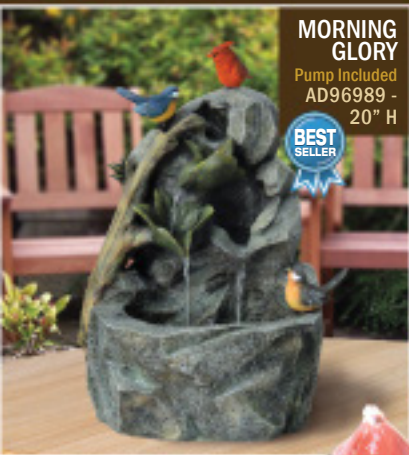

YORKTON
 Pump Included
 AD91999 - 25.5" H

CLEARWATER
 Pump Included
 AD97023 - 41" H

PRAIRIE WELL
 Pump Included
 AD96988 - 29.5" H

NATURAL SURROUNDINGS

MORNING GLORY
 Pump Included
 AD96989 - 20" H

AUGUSTA
 Pump & lights
 Included
 AD97048 - 29" H