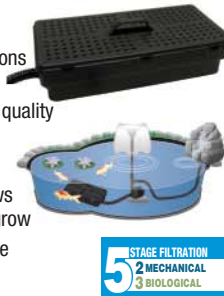

POND FILTER BOX 1500

AD46500
For Submersed use in Ponds Up To 1500 Gallons
Protects your pump while improving water quality
Mechanical and biological filtration
Filters debris and allows beneficial bacteria to grow
Snap-on lid with handle for easy cleaning