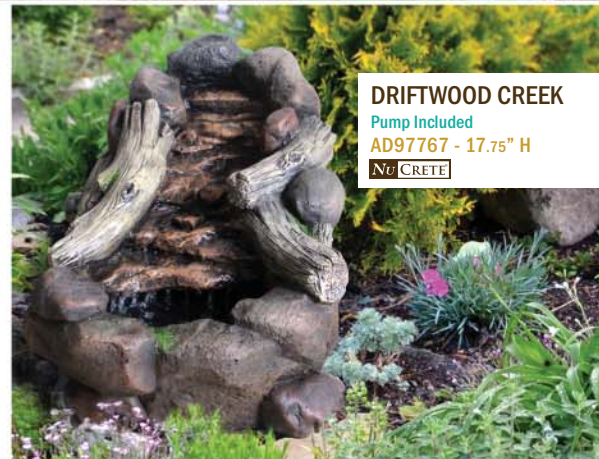

### IROQUOIS FALLS

Pump & LED Lights Included  
AD97774 - 58.75" H

**CORONADO CREEK**

Pump Included  
AD97754 - 17" H  
No CRETE

**CRESCENT FALLS**

Pump Included  
AD97719 - 23" H  
No CRETE

**CHIPPEWA CREEK**

Pump Included  
AD97735 - 21.25" H  
No CRETE

**WAHKEENA CREEK FALLS**

Pump & LED Lights Included  
AD97750 - 20.5" H  
No CRETE

LED LIGHT INCLUDED

**SANTA CLARA CREEK**

Pump Included  
AD97769 - 14" H x 22" L

**DRIFTWOOD CREEK**

Pump Included  
AD97767 - 17.75" H  
No CRETE