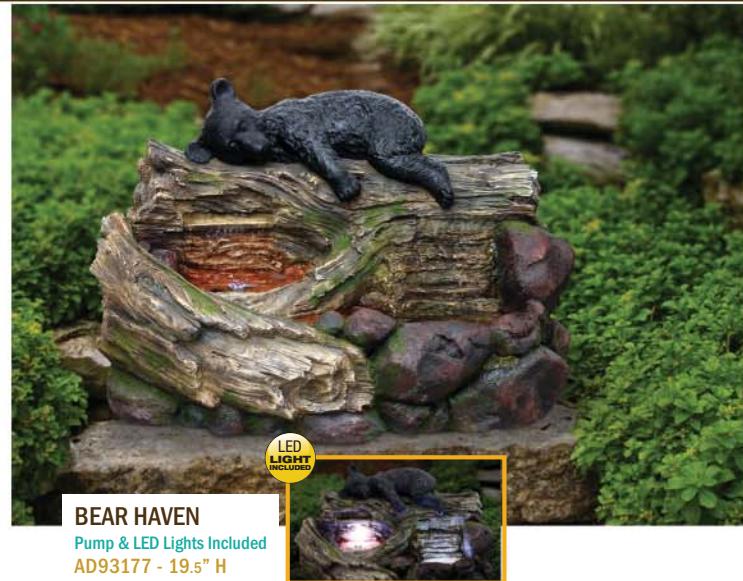

# INSPIRATIONS FROM OUR

**BIRCH BEARS**

Pump Included  
AD94050  
20" H

**BEAR BLUFFS**

Pump & LED Lights Included  
AD93179 - 31.25" H

LED LIGHT INCLUDED

**FROG BARREL**

Pump Included  
AD97749 - 16" H