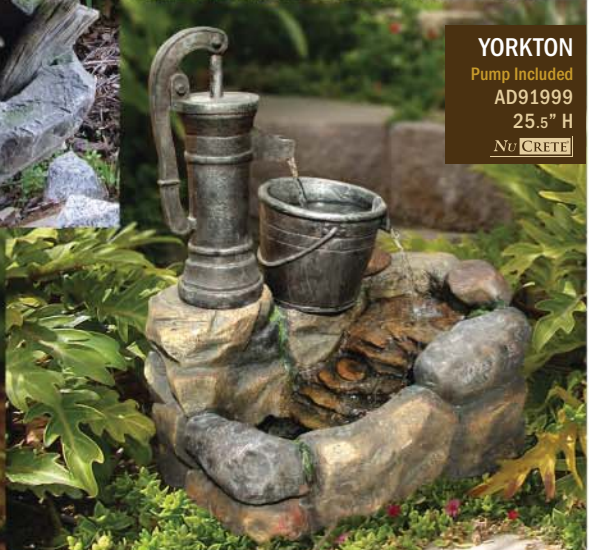

FOUNTAINS	PAGES 1-9
BIRDBATHS	PAGES 8-9
STATUARY	PAGES 10-17
POND	PAGES 18-19
PUMPS / SOLAR	PAGE 20