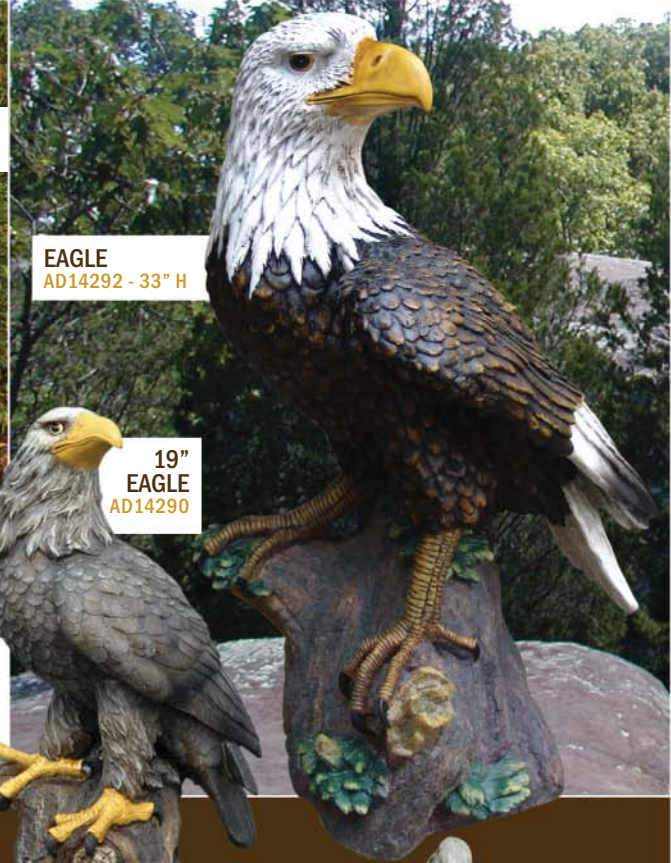

## REALISTIC PORTRAYALS

**MOOSE**  
AD14114 - 13.25" H

**STANDING FAWN**  
AD14058  
20.5" H

**SITTING FAWN**  
AD14059 - 18" H

**STANDING BUCK**  
AD14024 - 41" H

**DOE & FAWN**  
AD14063 - 16" H

**RESTING FAWNS**  
AD14136 - 14.5" H

**RESTING FAWN**  
AD14177 - 14" H

**HORSE**  
 AD14146 - 18" H

**BUFFALO**  
 AD14145 - 14" H

**EAGLE**  
 AD14292 - 33" H

**19" EAGLE**  
 AD14290

**BOOT BRUSHES**  
 Perfect for Entranceways

**SADDLE**  
 AD14419 - 6" H