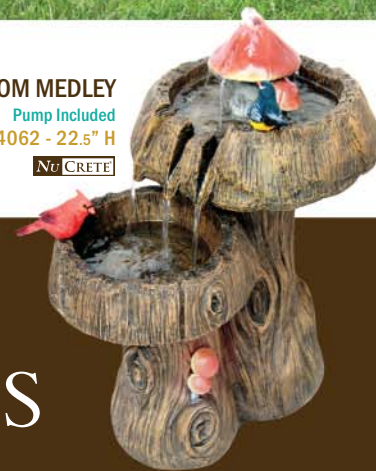

**DRIFTWOOD CREEK**

Pump Included  
AD97767 - 17.75" H  
No CRETE

# INSPIRATIONS FROM OUR

**BIRCH BEARS**

Pump Included  
AD94050  
20" H

**BEAR BLUFFS**

Pump & LED Lights Included  
AD93179 - 31.25" H

LED LIGHT INCLUDED

**FROG BARREL**

Pump Included  
AD97749 - 16" H

**BEAR HAVEN**

Pump & LED Lights Included  
AD93177 - 19.5" H

LED LIGHT INCLUDED

**OKOTOKS**  
Pump Included  
AD92033 - 29" H  
No CRETE

**CLEARWATER**  
Pump Included  
AD97023 - 41" H

**CORDOVA**  
Pump Included  
AD92034 - 28" H  
No CRETE

**PRAIRIE WELL**  
Pump Included  
AD96988 - 29.5" H

**MUSHROOM MEDLEY**  
Pump Included  
AD94062 - 22.5" H  
No CRETE