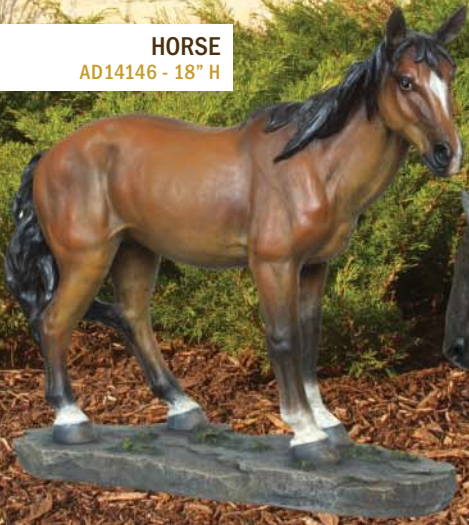

HORSE
AD14146 - 18" H