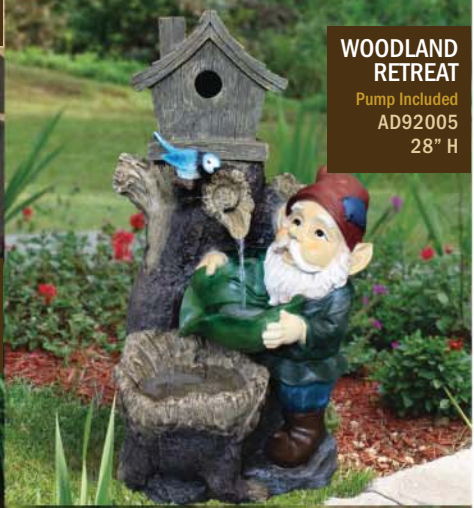

**AVILA**  
TIER FOUNTAIN  
Pump Included  
AD93712 - 47.25" H  
No CRETE

**LED LIGHT INCLUDED**  
**CALLISTO**  
Pump & LED lights Included  
AD93678 - 37" H  
No CRETE

**LATTICE**  
Pump Included  
AD97045  
26" H

**SICAMOUS CREEK**  
Pump & LED lights Included  
AD97723 19.75" H x 27" L  
No CRETE  
**LED LIGHT INCLUDED**

**WOODLAND RETREAT**  
Pump Included  
AD92005  
28" H

**LED LIGHT INCLUDED**  
**CARIBOU CREEK**  
Pump & LED Lights Included  
AD97764 - 34" H