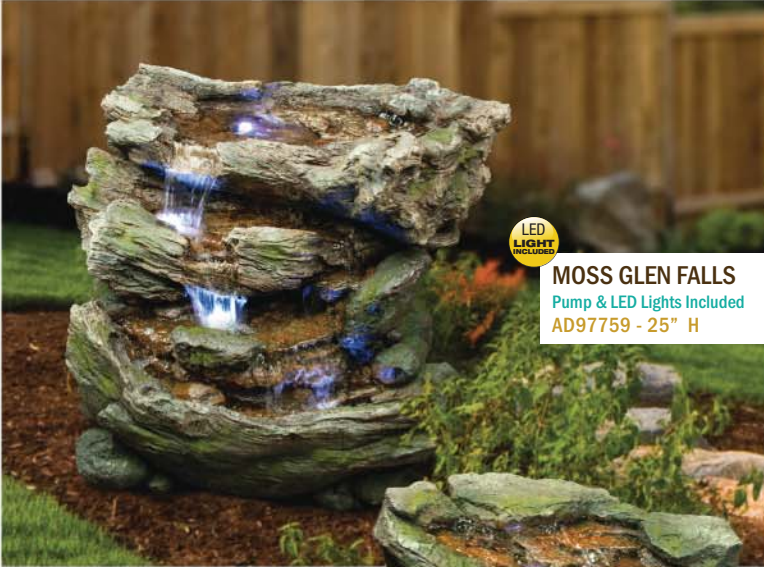

LED LIGHT INCLUDED

MOSS GLEN FALLS
Pump & LED Lights Included
AD97759 - 25" H