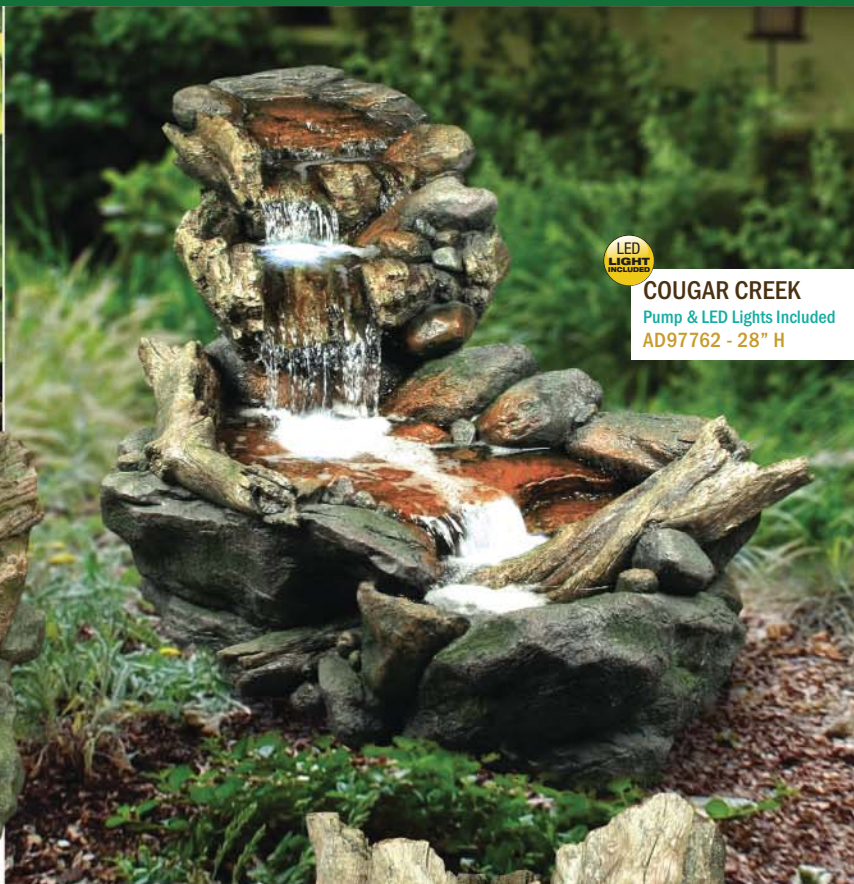

## DYNAMIC WATER FLOW

LED LIGHT INCLUDED

**SIFFLEUR FALLS**  
Pump & LED Lights Included  
AD97778 - 52" H

LED LIGHT INCLUDED

**ARMSTRONG FALLS**  
Pump & LED Lights Included  
AD97781 - 30" H x 40" W

LED LIGHT INCLUDED