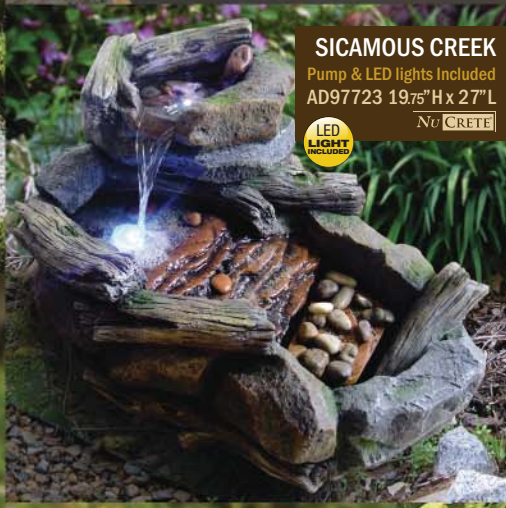

**AVILA**  
TIER FOUNTAIN  
Pump Included  
AD93712 - 47.25" H  
No CRETE

**LED LIGHT INCLUDED**  
**CALLISTO**  
Pump & LED lights Included  
AD93678 - 37" H  
No CRETE

**LATTICE**  
Pump Included  
AD97045  
26" H

**SICAMOUS CREEK**  
Pump & LED lights Included  
AD97723 19.75" H x 27" L  
No CRETE  
**LED LIGHT INCLUDED**

**WOODLAND RETREAT**  
Pump Included  
AD92005  
28" H

**LED LIGHT INCLUDED**  
**CARIBOU CREEK**  
Pump & LED Lights Included  
AD97764 - 34" H